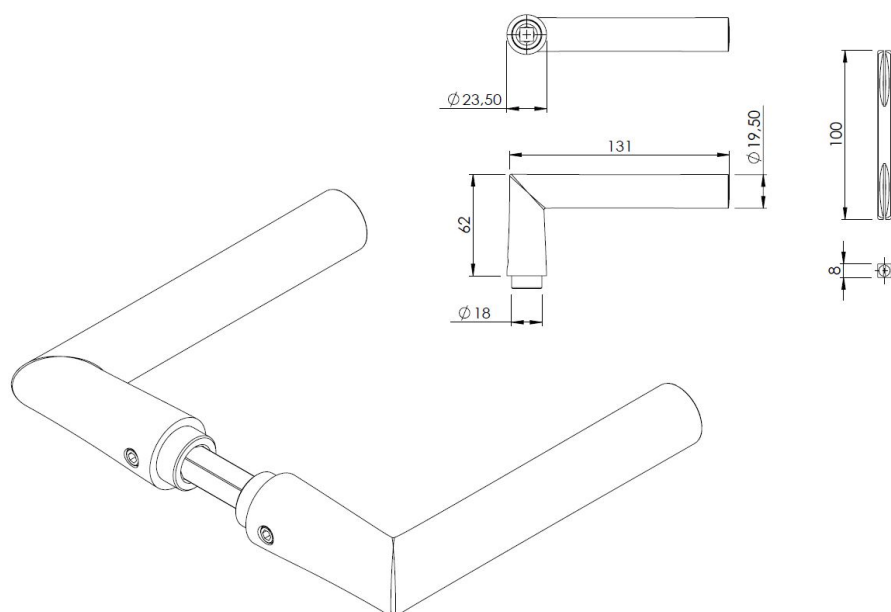

PRODUCT SHEET

Description:

Door Lock Alu Handle "Wayne II", Alu Look, 8x8x100mm Split Spindle

Item number:

27.20.204-5

Units	Box	Carton	HS Code	Barcode
Pair	1	40	7616991099	 5704866492997

SISO A/S

Mileparken 11
DK-2740 Skovlunde
Denmark
VAT: DK 24786013